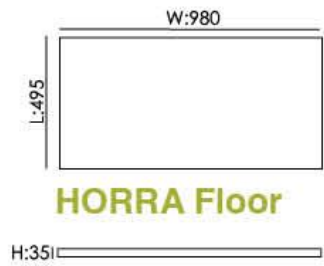

HORRA Floor + Signage

HORRA Floor