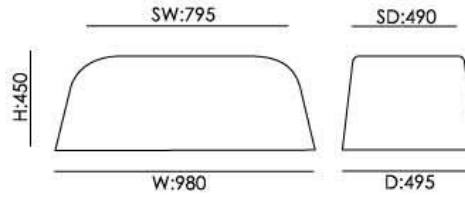

HORRA Stool

HORRA Lounge Chair

HORRA Shelve

HORRA Write

All dimension in mm

H overall height

W overall width

D overall depth

L length

IW inner width

TW Top width

SH seat height

SW seat width

SD seat depth

DIA diameter

IH inner height