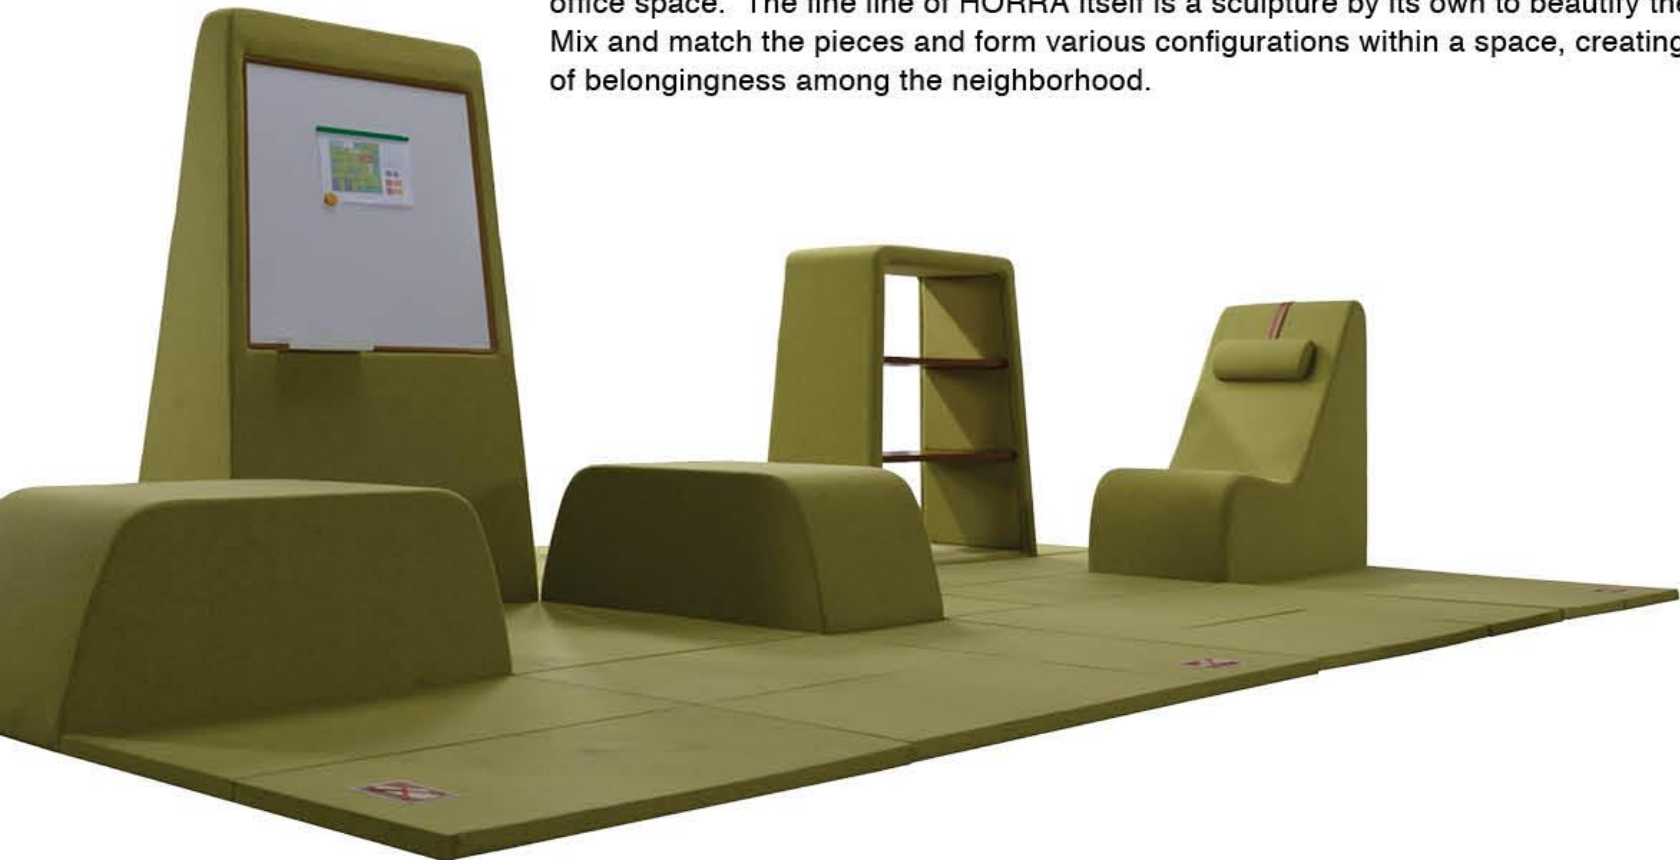

HORRA, the inviting collaboration zone that serves as a rejuvenate and recharging area. HORRA is specially tailored to be used without shoes, creating a cozy feel within the office space. The fine line of HORRA itself is a sculpture by its own to beautify the spaces. Mix and match the pieces and form various configurations within a space, creating a sense of belongingness among the neighborhood.

HORRA Gather

Area: 9sqm

Accommodate: 4-7 users

A gathering zone within the busy office environment, get connected for more creative juice flow. Equipped with whiteboard to support information sharing.

HORRA Revivify

Area: 16sqm

Accommodate: 9-13 users

A recharging zone with soothing ambiance for people to get some rest, get some light task done as well as having an impromptu collaboration within the space.

Stack up HORRA Floor Tables and keep them in HORRA shelves for space saving.

HORRA Fitness

Area: 20sqm

Accommodate: 7-11 users

An area that cultivate fitness within an office space. Now people can get fit even during collaboration. Equip fitness tools into the space for a fun yet healthy collaboration.