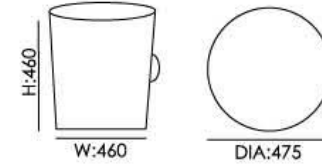

HORRA Pouf

All dimension in mm

H overall height

W overall width

D overall depth

L length

IW inner width

TW Top width

SH seat height

SW seat width

SD seat depth

DIA diameter

IH inner height

TD Top depth

Our product are manufactured under stringent quality controls and is recipient of ISO 9001 : 2008 Quality Assurances, and ISO 14001 : 2004 Environment Management System Standards.

With the constant upgrading of products, ARTE COMO reserves the right to make appropriate changes of specification without any prior notice.