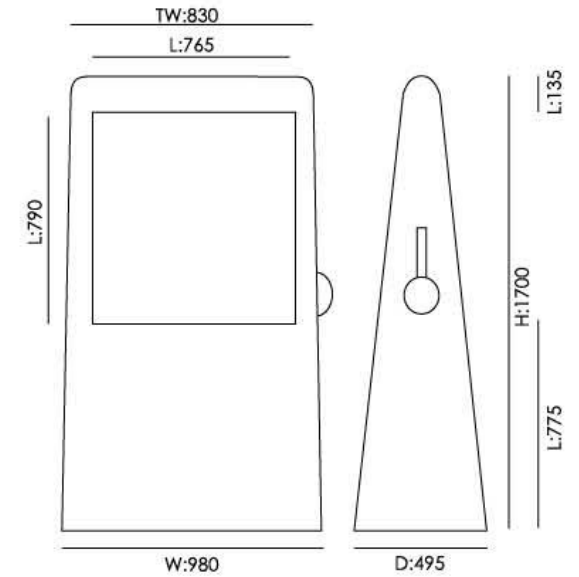

HORRA Floor

HORRA Floor + Signage

HORRA Floor + Hole

HORRA Floor + Sand

HORRA Floor Large Table

HORRA Floor Small Table

HORRA Pouf

HORRA Floor Chair

HORRA Stool

HORRA Lounge Chair

HORRA Shelve

HORRA Write

All dimension in mm

H overall height

W overall width

D overall depth

L length

IW inner width

TW Top width

SH seat height

SW seat width

SD seat depth

DIA diameter

IH inner height