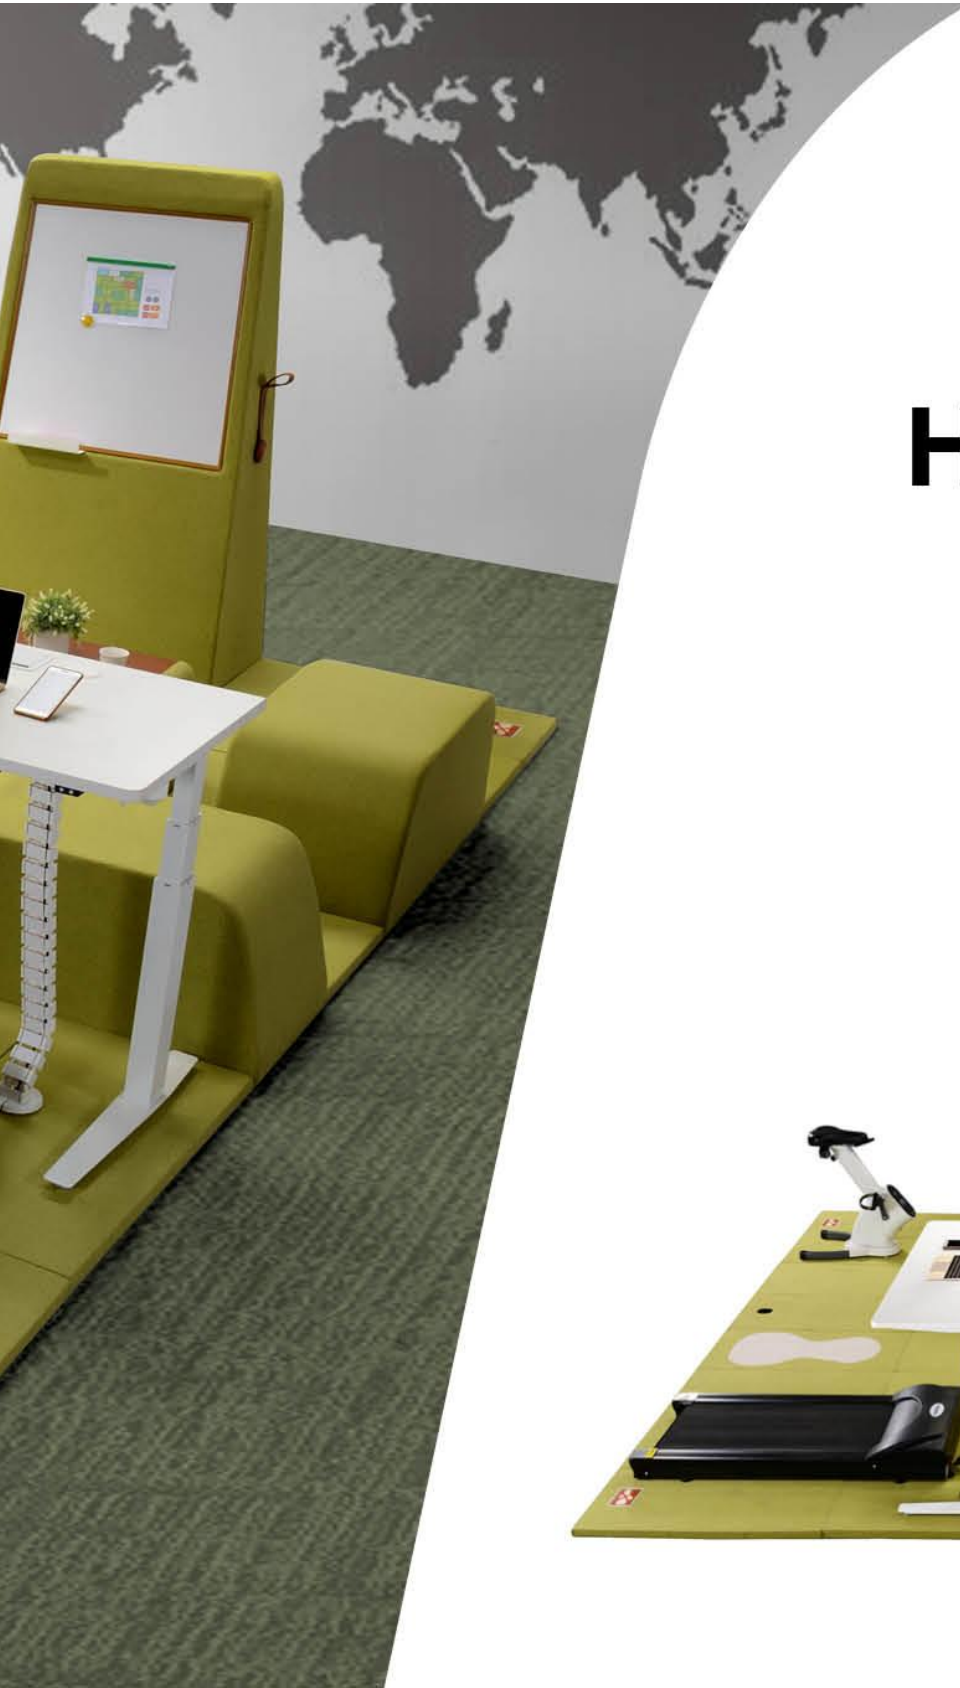

HORRA, the inviting collaboration zone that serves as a rejuvenate and recharging area. HORRA is specially tailored to be used without shoes, creating a cozy feel within the office space. The fine line of HORRA itself is a sculpture by its own to beautify the spaces. Mix and match the pieces and form various configurations within a space, creating a sense of belongingness among the neighborhood.

HORRA Gather

Area: 9sqm

Accommodate: 4-7 users

A gathering zone within the busy office environment, get connected for more creative juice flow. Equipped with whiteboard to support information sharing.

HORRA Revivify

Area: 16sqm

Accommodate: 9-13 users

A recharging zone with soothing ambiance for people to get some rest, get some light task done as well as having an impromptu collaboration within the space.

Stack up HORRA Floor Tables and keep them in HORRA shelves for space saving.

HORRA Fitness

Area: 20sqm

Accommodate: 7-11 users

An area that cultivate fitness within an office space. Now people can get fit even during collaboration. Equip fitness tools into the space for a fun yet healthy collaboration.