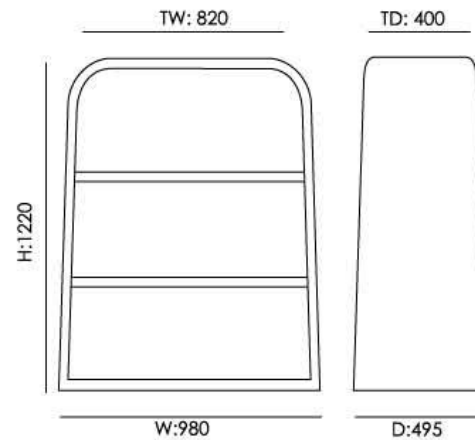

HORRA Floor

HORRA Floor + Signage

HORRA Floor + Hole

HORRA Floor + Sand

HORRA Floor Large Table

HORRA Floor Small Table

HORRA Pouf

HORRA Floor Chair

HORRA Stool

HORRA Lounge Chair

HORRA Shelve

HORRA Write

All dimension in mm

H overall height

W overall width

D overall depth

L length

IW inner width

TW Top width

SH seat height

SW seat width

SD seat depth

DIA diameter

IH inner height