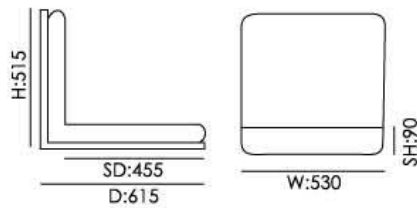

HORRA Floor Chair